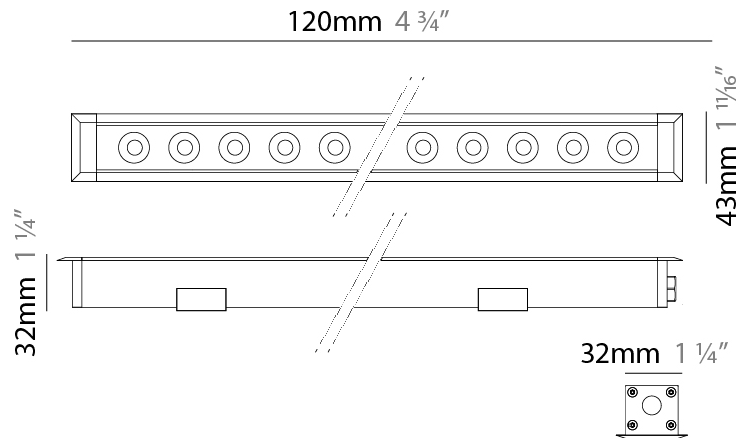

RATINGS AND CERTIFICATIONS

Certified By: Certified for North American Standards
IP rating: IP67
IK Rating: IK07
Bug Rating: B1 U0 G0