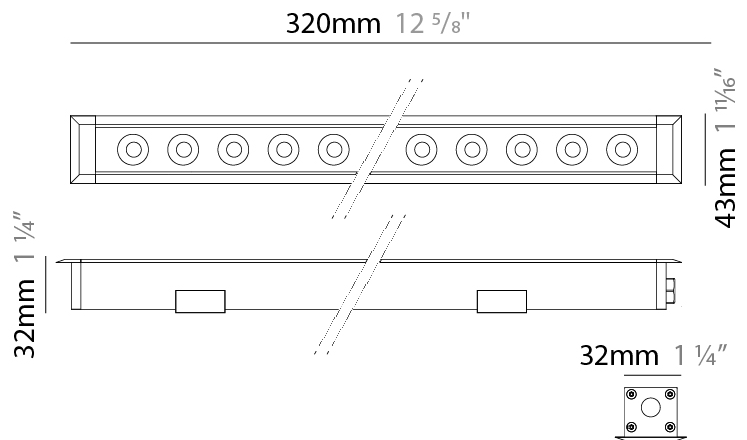

GENERAL

Series: Mini Corniche
Brand: Platek
Division: Exterior
Mounting Type: Recessed
Mounting Location: In-Ground
Subcategory: Walk Over

PHYSICAL

Shape: Rectangle
Length (mm): 320
Length (in): 12 ⁵/₈
Width (mm): 43
Width (in): 1 ⁵/₈
Height (mm): 32
Height (in): 1 ¹/₄
Light Distribution: Uplight
Diffuser: Clear tempered glass
Gasket: Gore-Tex valve to prevent condensation
Fixture Finish: BLK / WHI / GRY / COR / ANT / BRZ
Fixture Material: Extruded Aluminum

ELECTRICAL

Lamp Type: LED
Input Wattage (W): 10.7 / 6 (Dif) / 6.5 (Asy)
Total Output Wattage (W): 9.5 / 5.5 (Dif) / 6 (Asy)
Driver Included: No
Driver Location: Remote
Driver Type: Constant Voltage - Universal
Driver Class: Class 2
Input Voltage (V): 120 - 277
Output Voltage (V): 24
Upon Request: (Not included - see components [IP65 or higher enclosure to be supplied by others]) 0-10Vdc dimming / Phase dimming / Non-dimming 120/277Vac

LED

Color Temperature (°K): 3000 / 4000
Max. Delivered Lumen (lm): 750 / 780
Nominal Lumen (lm): 1260 / 1305
CRI: >80 CRI
Lamp Life (hrs): 60000

OPTICAL

Optic°: 13 / 26 / 40 / ASY / DIF / ELL

RATINGS AND CERTIFICATIONS

Certified By: Certified for North American Standards
IP rating: IP67
IK Rating: IK07
Bug Rating: B0 U4 G0

PROJECT
TYPE
SPECIFIER
QUANTITY
DATE