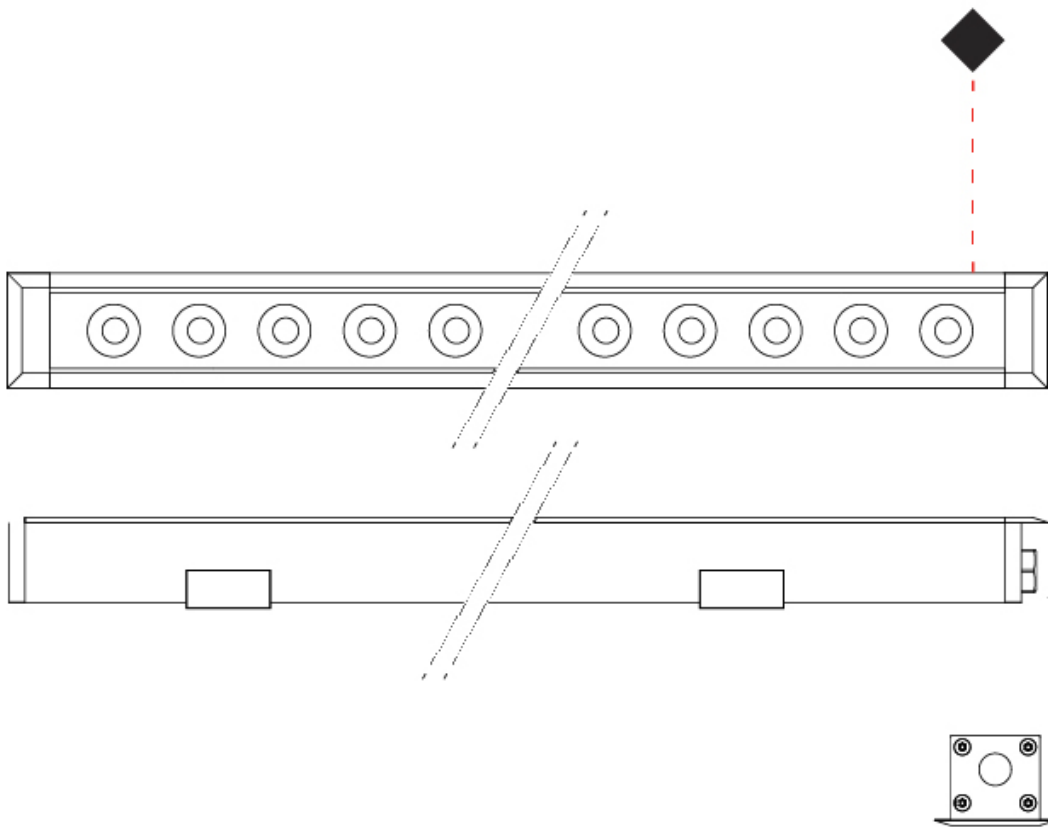

MINI CORNICHE RECESSED

E9I620-

PROJECT _____

TYPE _____

SPECIFIER _____

QUANTITY _____

DATE _____

E