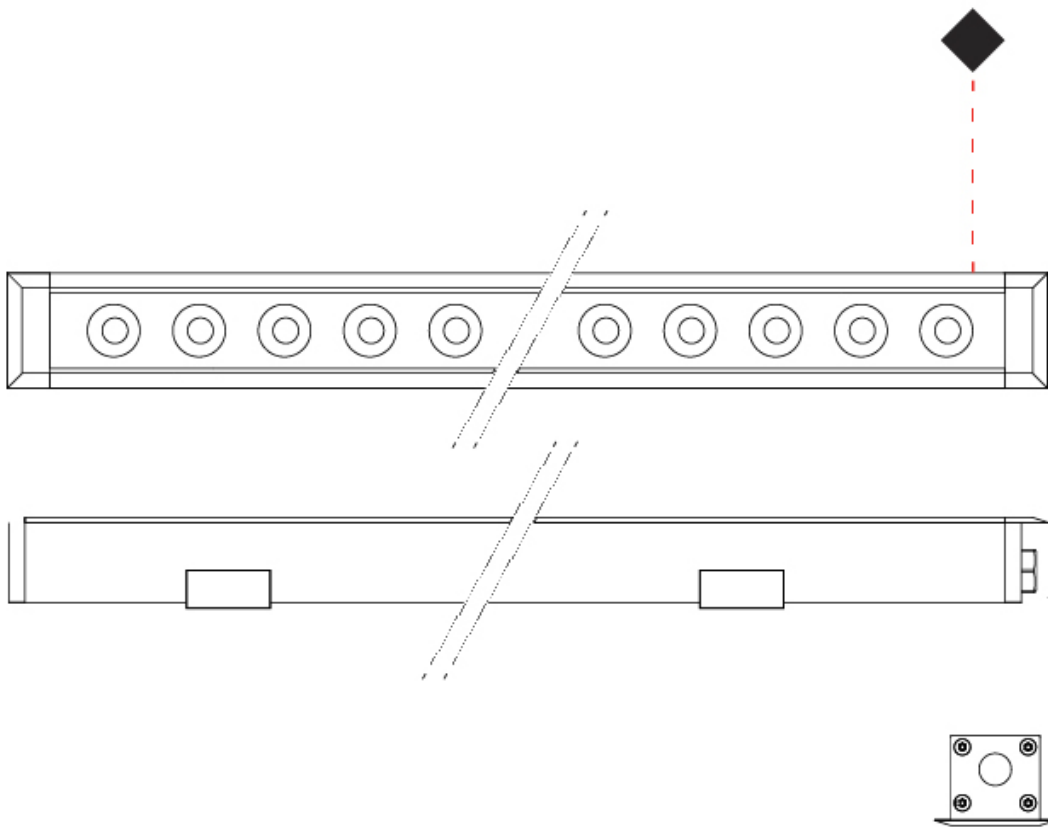

MINI CORNICHE RECESSED

E9I640-

PROJECT _____

TYPE _____

SPECIFIER _____

QUANTITY _____

DATE _____

E