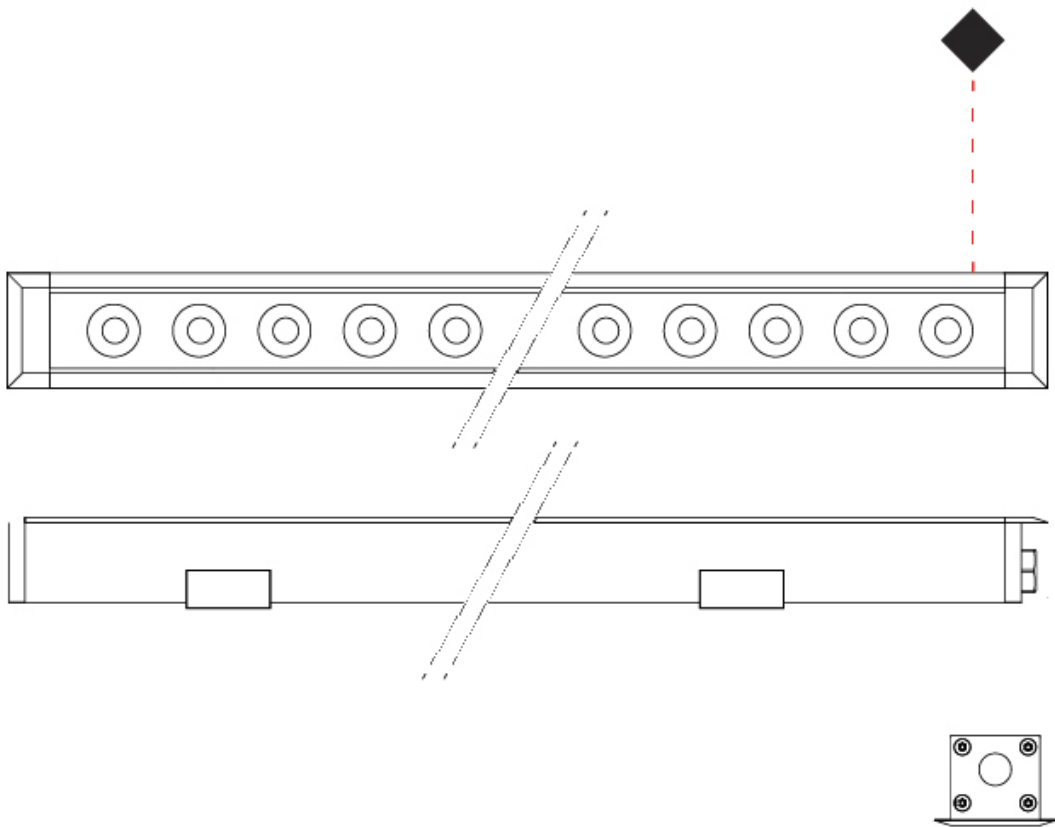

MINI CORNICHE RECESSED

E9I521-

PROJECT	_____
TYPE	_____
SPECIFIER	_____
QUANTITY	_____
DATE	_____

E