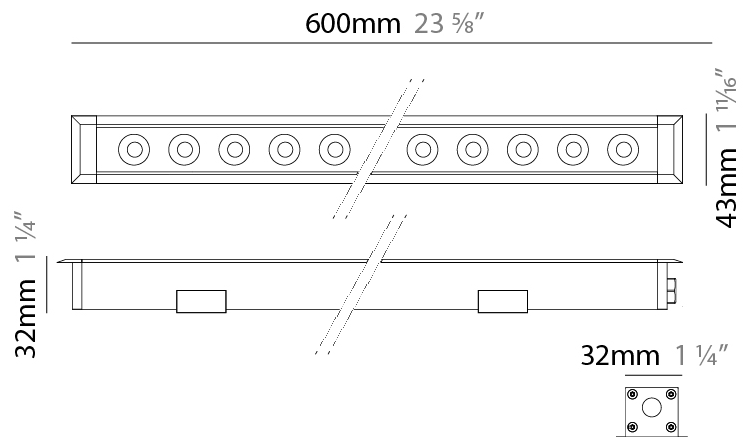

PROJECT	_____
TYPE	_____
SPECIFIER	_____
QUANTITY	_____
DATE	_____

MINI CORNICHE RECESSED

E91638-

base number   Finish Options   Lens Options

1. To build a product code in our configurator select the specify button on the base model # product page
2. To build a manual product code on this datasheet choose from the options listed below in blue font and add the suffix to the base model #

GENERAL

Series: Mini Corniche
Brand: Platek
Division: Exterior
Mounting Type: Recessed
Mounting Location: In-Ground
Subcategory: Walk Over

PHYSICAL

Shape: Rectangle
Length (mm): 620
Length (in): 24 7/16
Width (mm): 43
Width (in): 1 11/16
Depth (mm): 32
Depth (in): 1 1/4
Light Distribution: Uplight
Diffuser: Tempered Glass - 5mm / 3/16" thick
Gasket: Gore-Tex valve to prevent condensation
Fixture Finish: BLK / WHI / GRY / COR / ANT / BRZ
Fixture Material: Extruded Aluminum

ELECTRICAL

Lamp Type: LED
Total Output Wattage (W): 23
Dimming: Bluetooth technology or DMX
Control Gear: DMX
Driver Included: No
Driver Location: Remote
Driver Type: Constant Current - Universal
Driver Class: Class 2
Input Voltage (V): 120 - 277
Constant Current (MA): 500

LED

Number of LEDs: 16
Color Temperature (°K): RGBW
CRI: >80 CRI
Lamp Life (hrs): 60000
Special LEDs offerings: RGBW

OPTICAL

Optic°: 28 / 47 / ELL

RATINGS AND CERTIFICATIONS

Certified By: Certified for North American Standards
IP rating: IP67
IK Rating: IK07
Bug Rating: B1 U0 G0