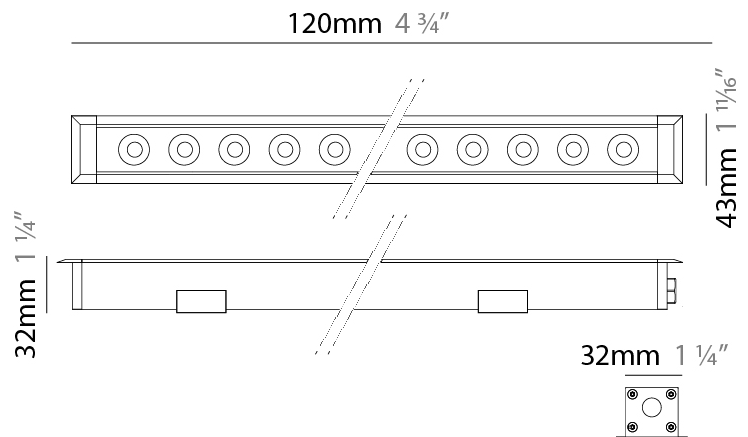

RATINGS AND CERTIFICATIONS

Certified By: Certified for North American Standards
IP rating: IP67
IK Rating: IK07
Bug Rating: B0 U3 G0